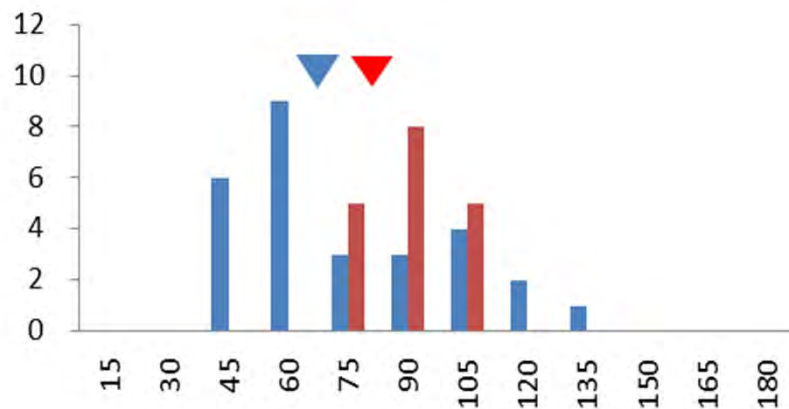

Frequency of varieties in culm length

Upland condition

Lowland condition

No. of varieties

2007

2007

- *O. sativa* group
- NERICAs
- ▼ Average of *O. sativa*
- ▼ Average of NERICAs

2008

2008

Culm length(cm)