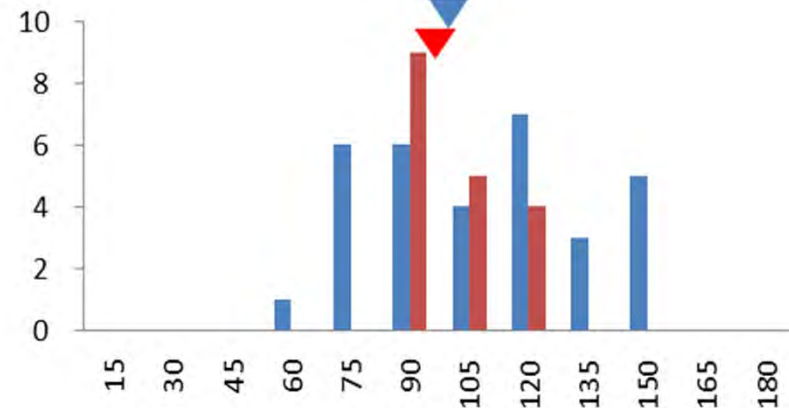

Frequency of varieties in culm length

Upland condition

Lowland condition

No. of varieties

2007

2007

- *O. sativa* group
- NERICAs
- ▼ Average of *O. sativa*
- ▼ Average of NERICAs

2008

2008

Culm length(cm)