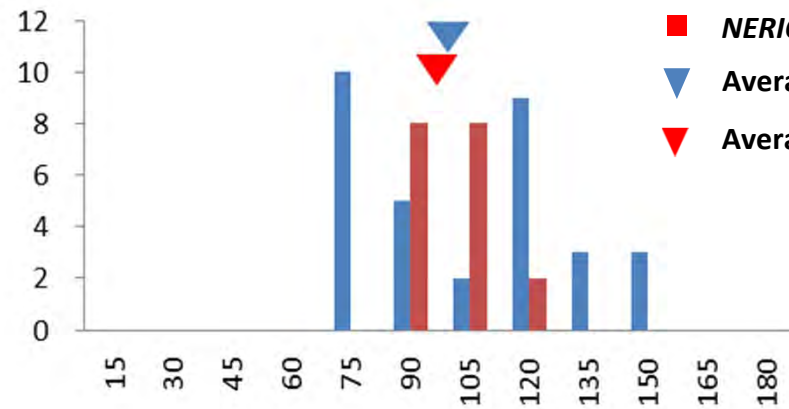

Frequency of varieties in culm length

Upland condition

Lowland condition

No. of varieties

2007

2007

- *O. sativa* group
- NERICAs
- ▼ Average of *O. sativa*
- ▼ Average of NERICAs

2008